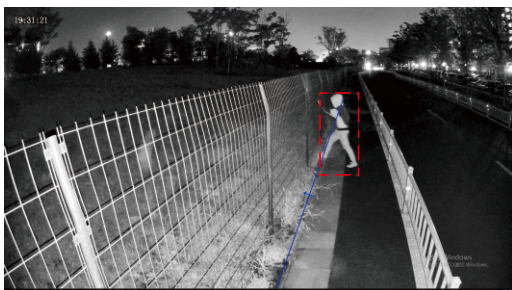

Product features

Active deterrence

Enhanced deterrent: strobe lights and audio alerts effectively expel intruders

Dual-way talk

Built-in Mic & Speaker support dual-way talk

Excellent performance lens

2.8/4mm fixed lens

LightHunter

Excellent performance in ultra-low light environments with color image at 0.001 Lux

Smart Intrusion Prevention

False alert filter & human/vehicle/non-motor vehicle classifications

White light

Provide clear details when alarm is triggered

Active deterrence

Enhanced deterrent: strobe lights and audio alerts effectively expel intruders

Dual-way talk

Built-in Mic & Speaker support dual-way talk

4x optical zoom

2.8~12mm, motorized

LightHunter

Excellent performance in ultra-low light environments with color image at 0.001 Lux

Smart Intrusion Prevention

False alerts filter & human/vehicle/non-motor vehicle classifications

White light

Provide clear details when alarm is triggered

Alarm can be triggered in IR model