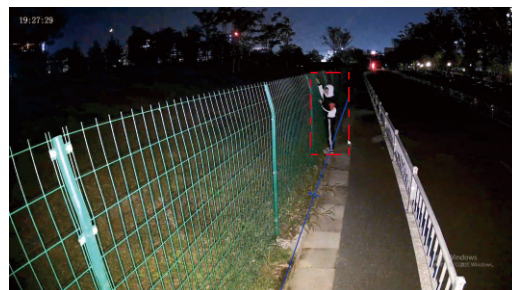

The strobe light turns on to display the true information about the target.

Applications